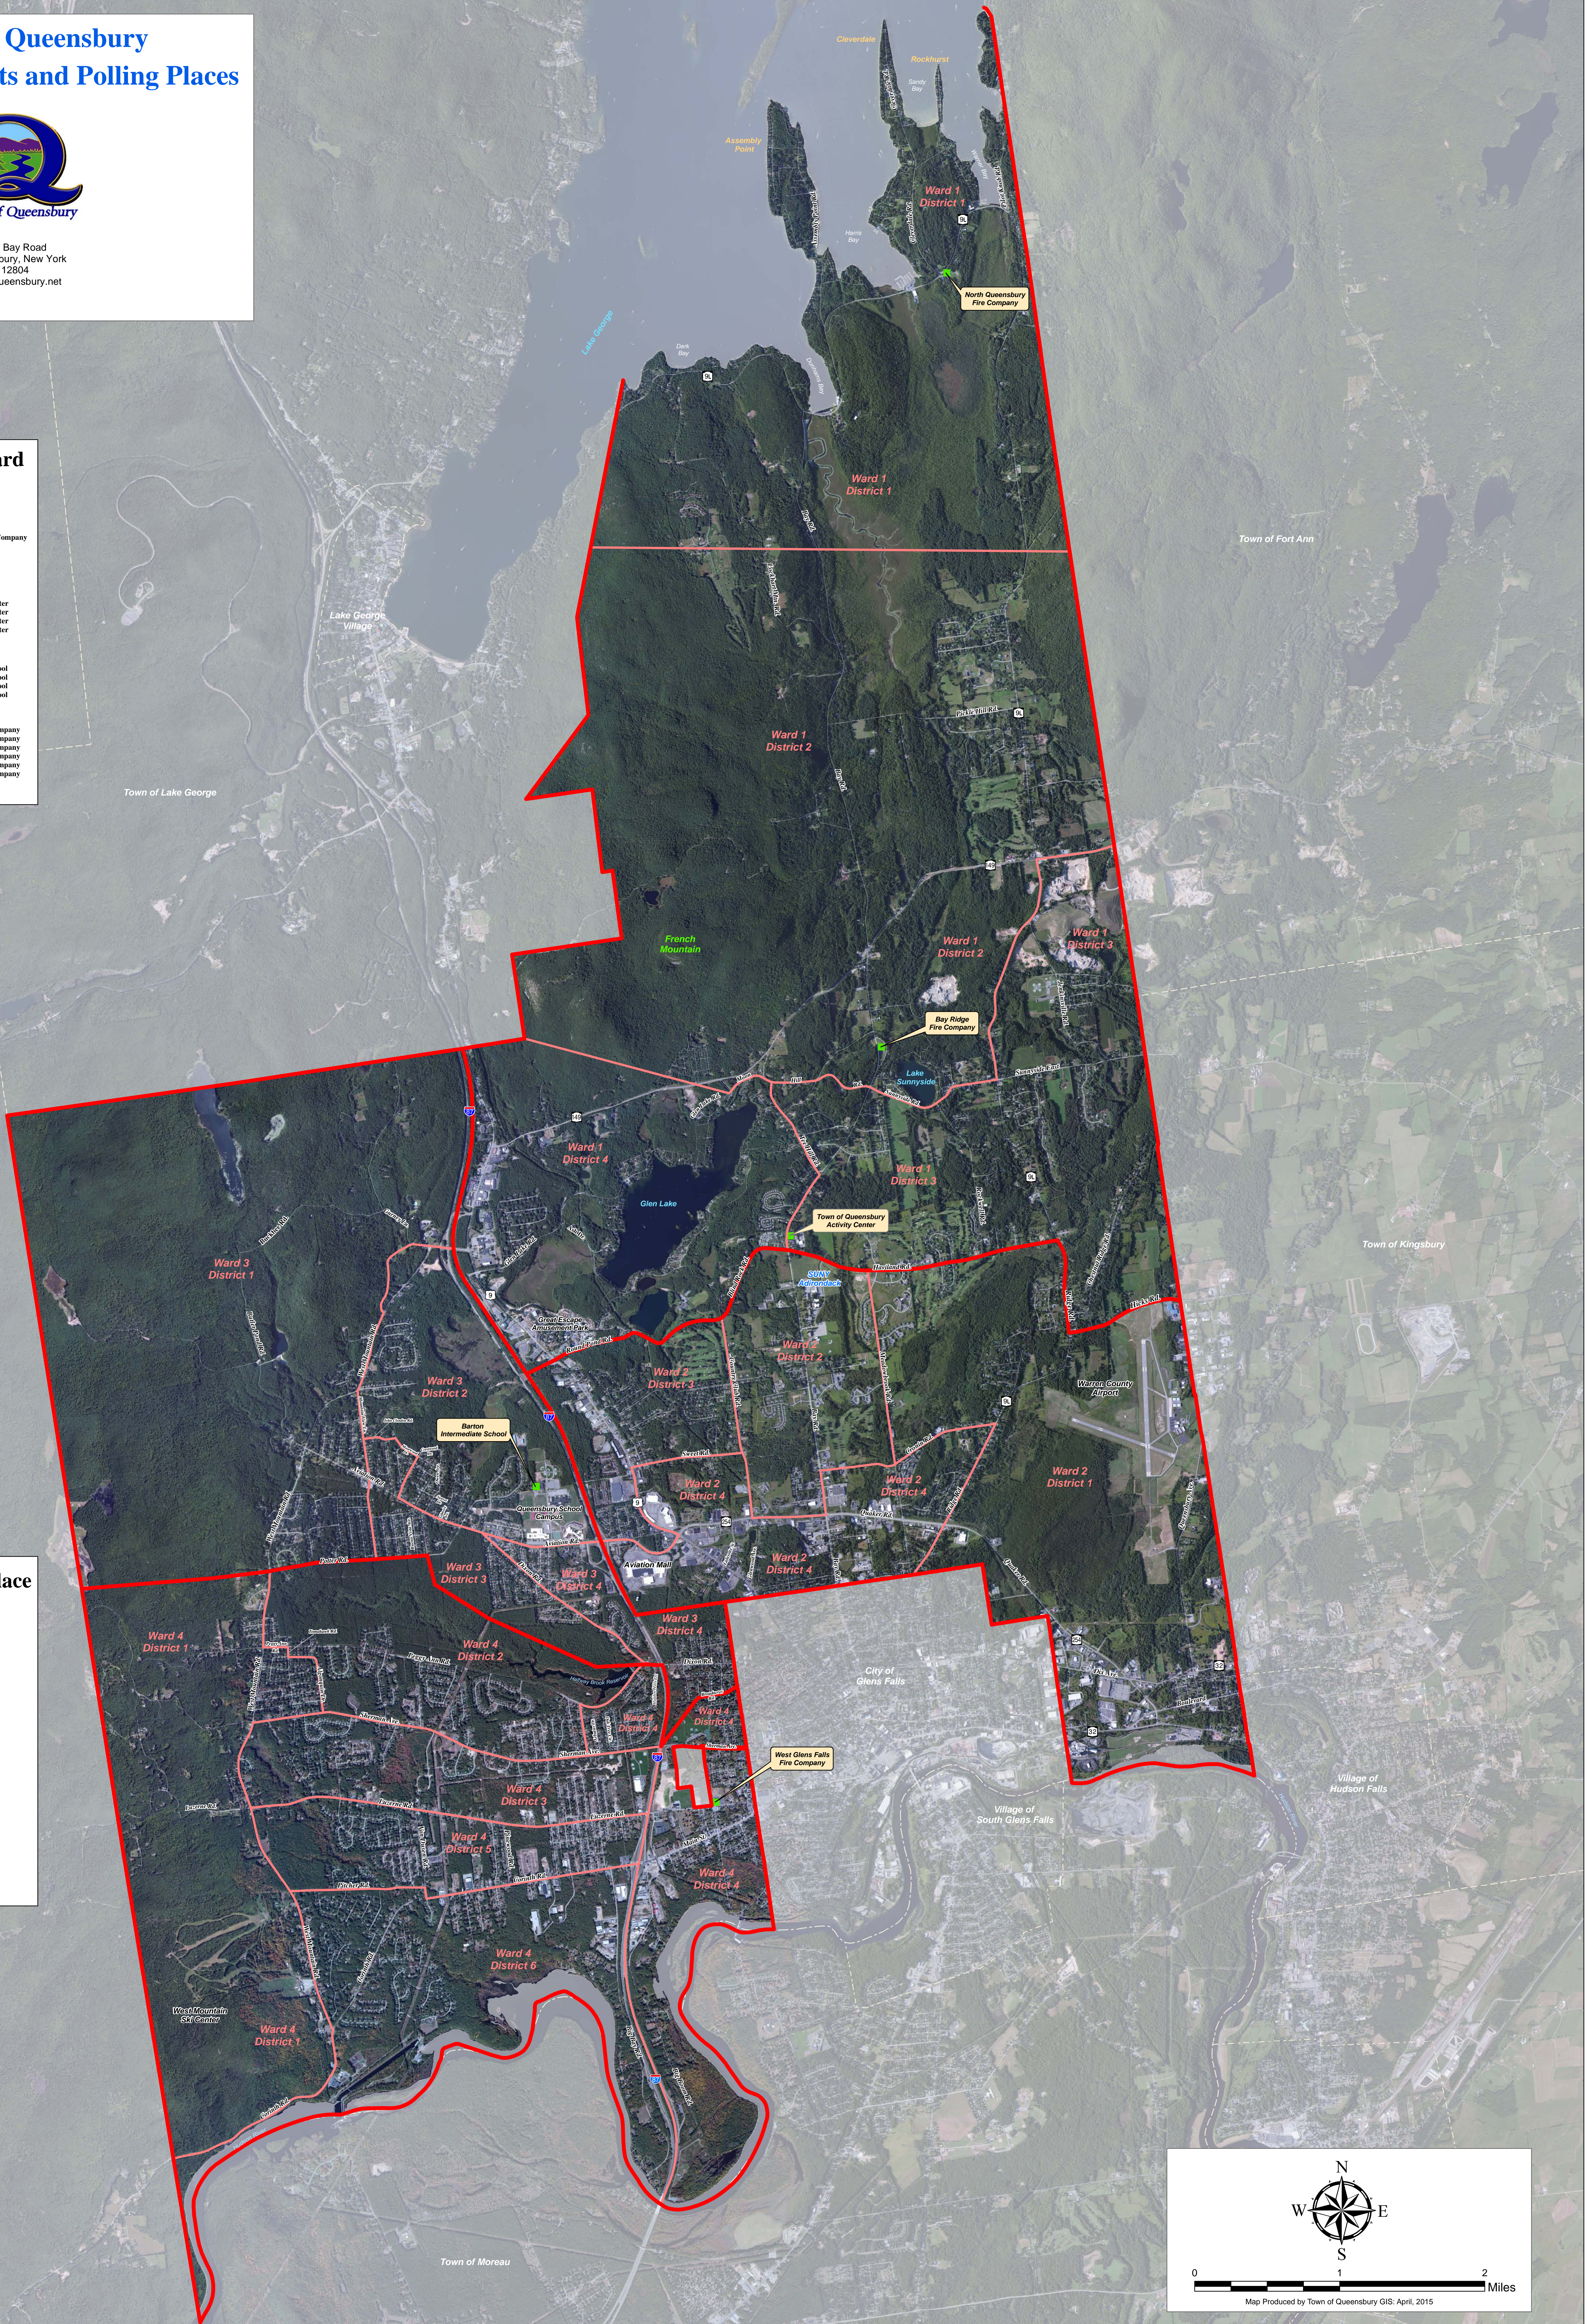

Town of Queensbury Election Districts and Polling Places

742 Bay Road
Queensbury, New York
12804
www.queensbury.net

Polling Places by Ward

Districts by Polling Place

North Queensbury Fire Company
Ward 1 District 1
Bay Ridge Fire Company
Ward 1 District 2
Ward 1 District 3
Ward 1 District 4
Queensbury Activity Center
Ward 2 District 1
Ward 2 District 2
Ward 2 District 3
Ward 2 District 4
Barton Intermediate School
Ward 3 District 1
Ward 3 District 2
Ward 3 District 3
Ward 3 District 4
West Glens Falls Fire Company
Ward 4 District 1
Ward 4 District 2
Ward 4 District 3
Ward 4 District 4
Ward 4 District 5
Ward 4 District 6

Map Produced by Town of Queensbury GIS, April, 2015