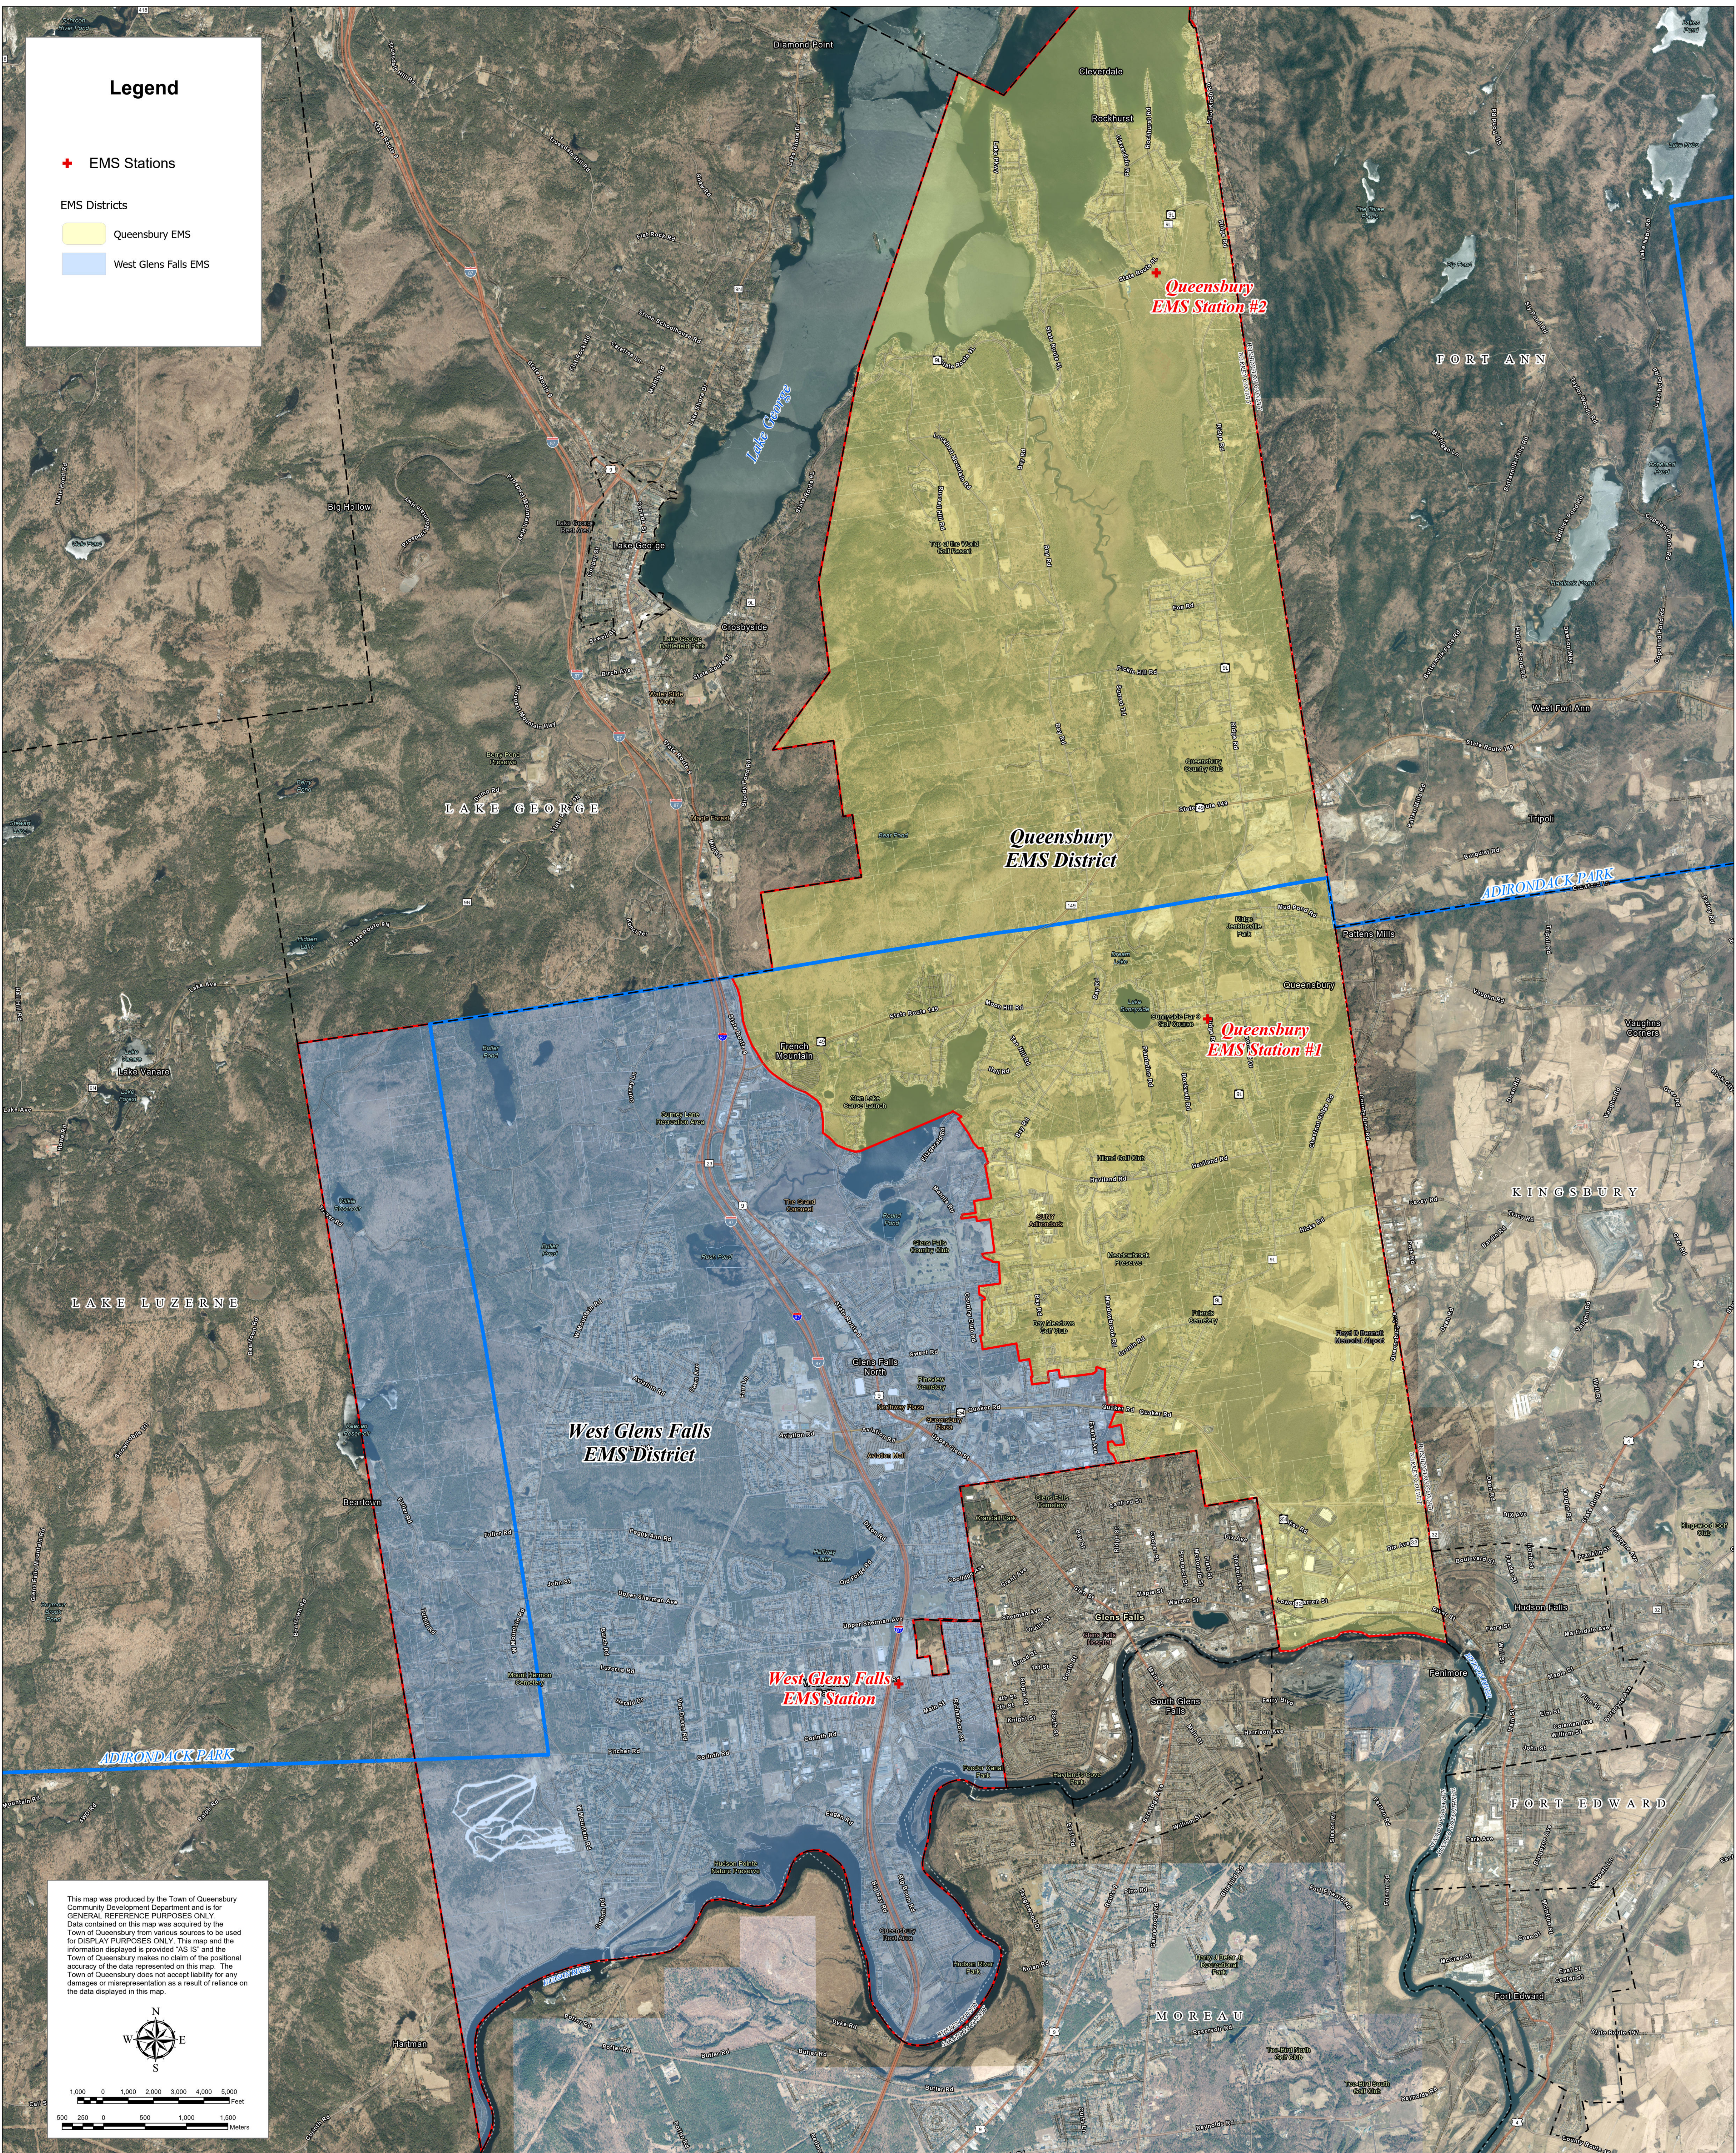

Legend

- EMS Stations
- EMS Districts
  - Queensbury EMS
  - West Glens Falls EMS

EMERGENCY RESPONSE DISTRICTS